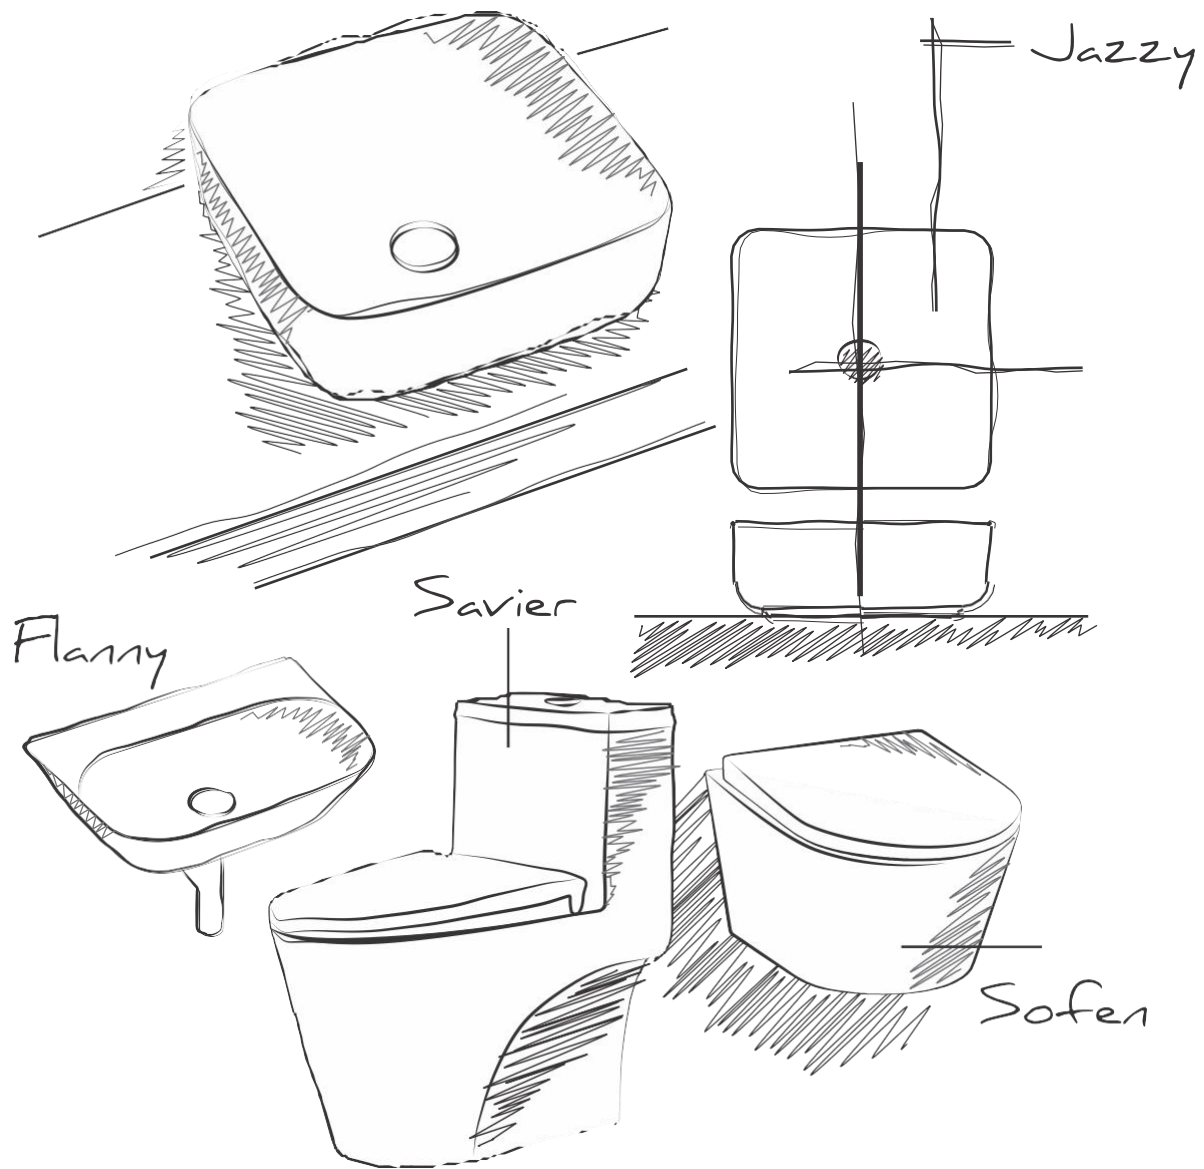

The Cliff

CARBON & CERAMIC

STYLISH
SANITARYWARE

FUTURISTIC DESIGN FOR YOU

FUTURISTIC DESIGN FOR YOU

IN WIDE VARIETIES OF
COLOURS AND DESIGNS
THAT MATCH YOUR MOODS
AND INTERNATIONAL
STANDARDS AS WELL

ONE PIECE CLOSETS

SAVIER	
	One Piece EWC - 99999
	Size: 710x380x730mm
	"S" Trap - 300mm

VICTORIA	
	One Piece EWC - 131
	Soft Close Seat Cover
	Mechanism
	Size: 720x360x760mm
	"S" Trap - 250, 300mm
	"P" Trap - 180mm

GRAFITI	
	One Piece EWC - 133
	Soft Close Seat Cover
	Mechanism
	Size: 710x360x680mm
	"S" Trap - 100, 250, 300mm