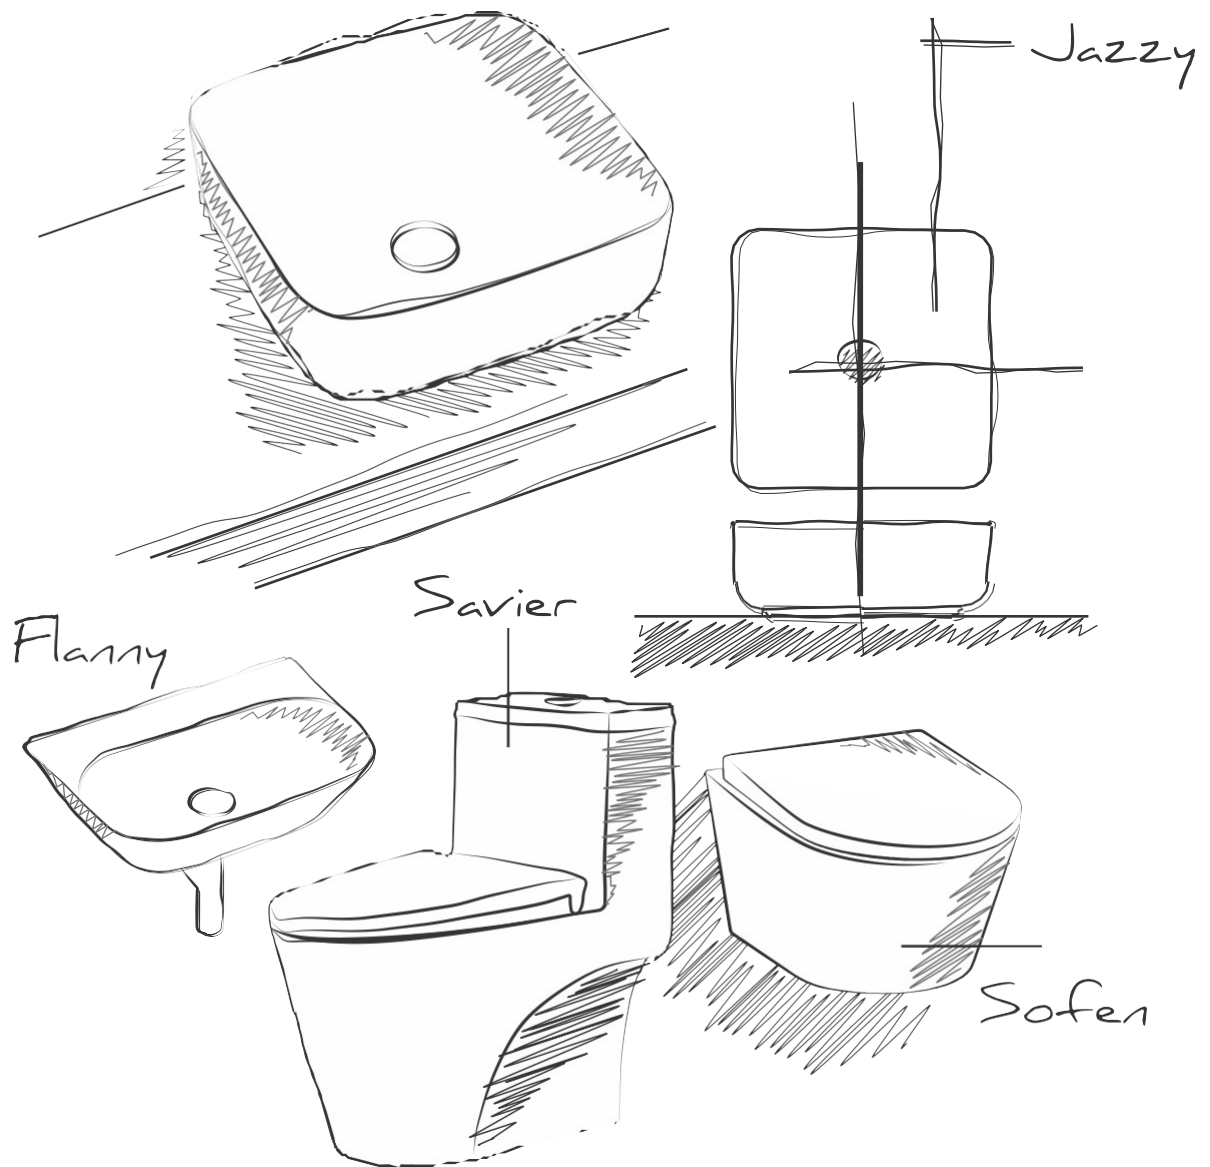

The Cliff

CARBON & CERAMIC

STYLISH
SANITARYWARE

FUTURISTIC DESIGN FOR YOU

EX-WORKS PRICELIST

FUTURISTIC DESIGN FOR YOU

IN WIDE VARIETIES OF
COLOURS AND DESIGNS
THAT MATCH YOUR MOODS
AND INTERNATIONAL
STANDARDS AS WELL

ONE PIECE BASINS

WASH BASINS WITH FULL PEDESTAL

GRAFITI

Basin - 033 B
Full Pedestal
Size: 500x350x830mm

VICTORIA

Basin - 031
Full Pedestal
Size: 610x480x860mm

REVE

Basin - 030 B Full Pedestal
Size: 520x390x830mm

SWAN

Basin - 217 B Full Pedestal
Size: 460x460x850mm

TERRA

Basin - 042 B Full Pedestal
Size: 520x410x810mm

SERENA

Basin - 203 Full Pedestal
Size: 580x450x920mm

DAISY

Basin - 034 Full Pedestal
Size: 545x440x840mm