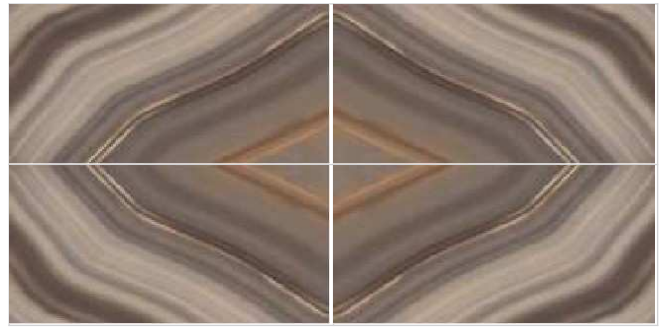

600x
1200mm

GLAZED
VITRIFIED
TILES

The Cliff
CARBON & CERAMIC

BOOK MATCH | SERIES

Sun Stone Cotto

Phase A+B

Zenith Crystal

Phase A+B