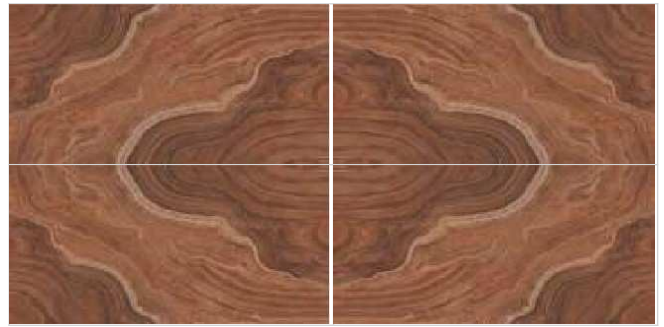

600x
1200mm

GLAZED
VITRIFIED
TILES

The Cliff
CARBON & CERAMIC

BOOK MATCH | SERIES

Sun Stone Cotto

Phase A+B

Zenith Crystal

Phase A+B