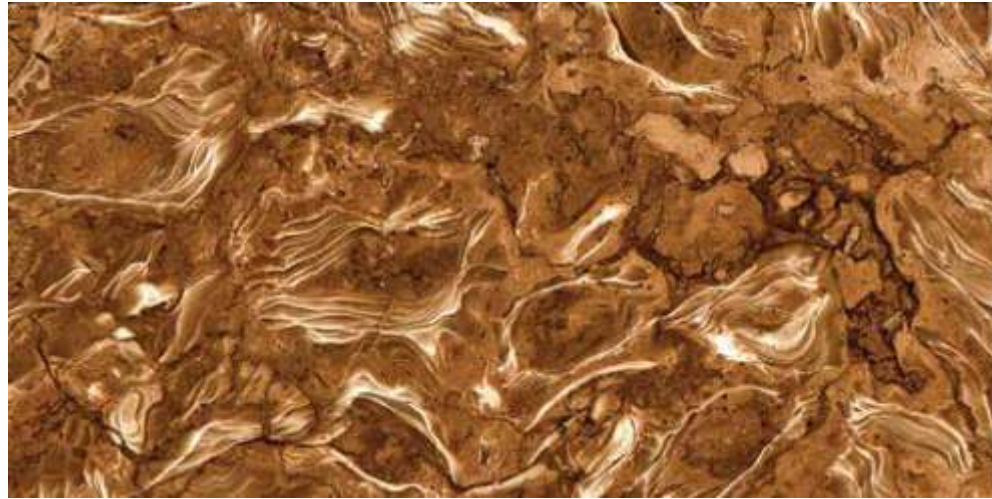

Mirror Gloss

Caspian Tiger

Phase - 3

Bengal Tiger

Phase - 3

Intimate Copper

600x1200mm
60x120cm | 24"x 48"

random
aleatorio