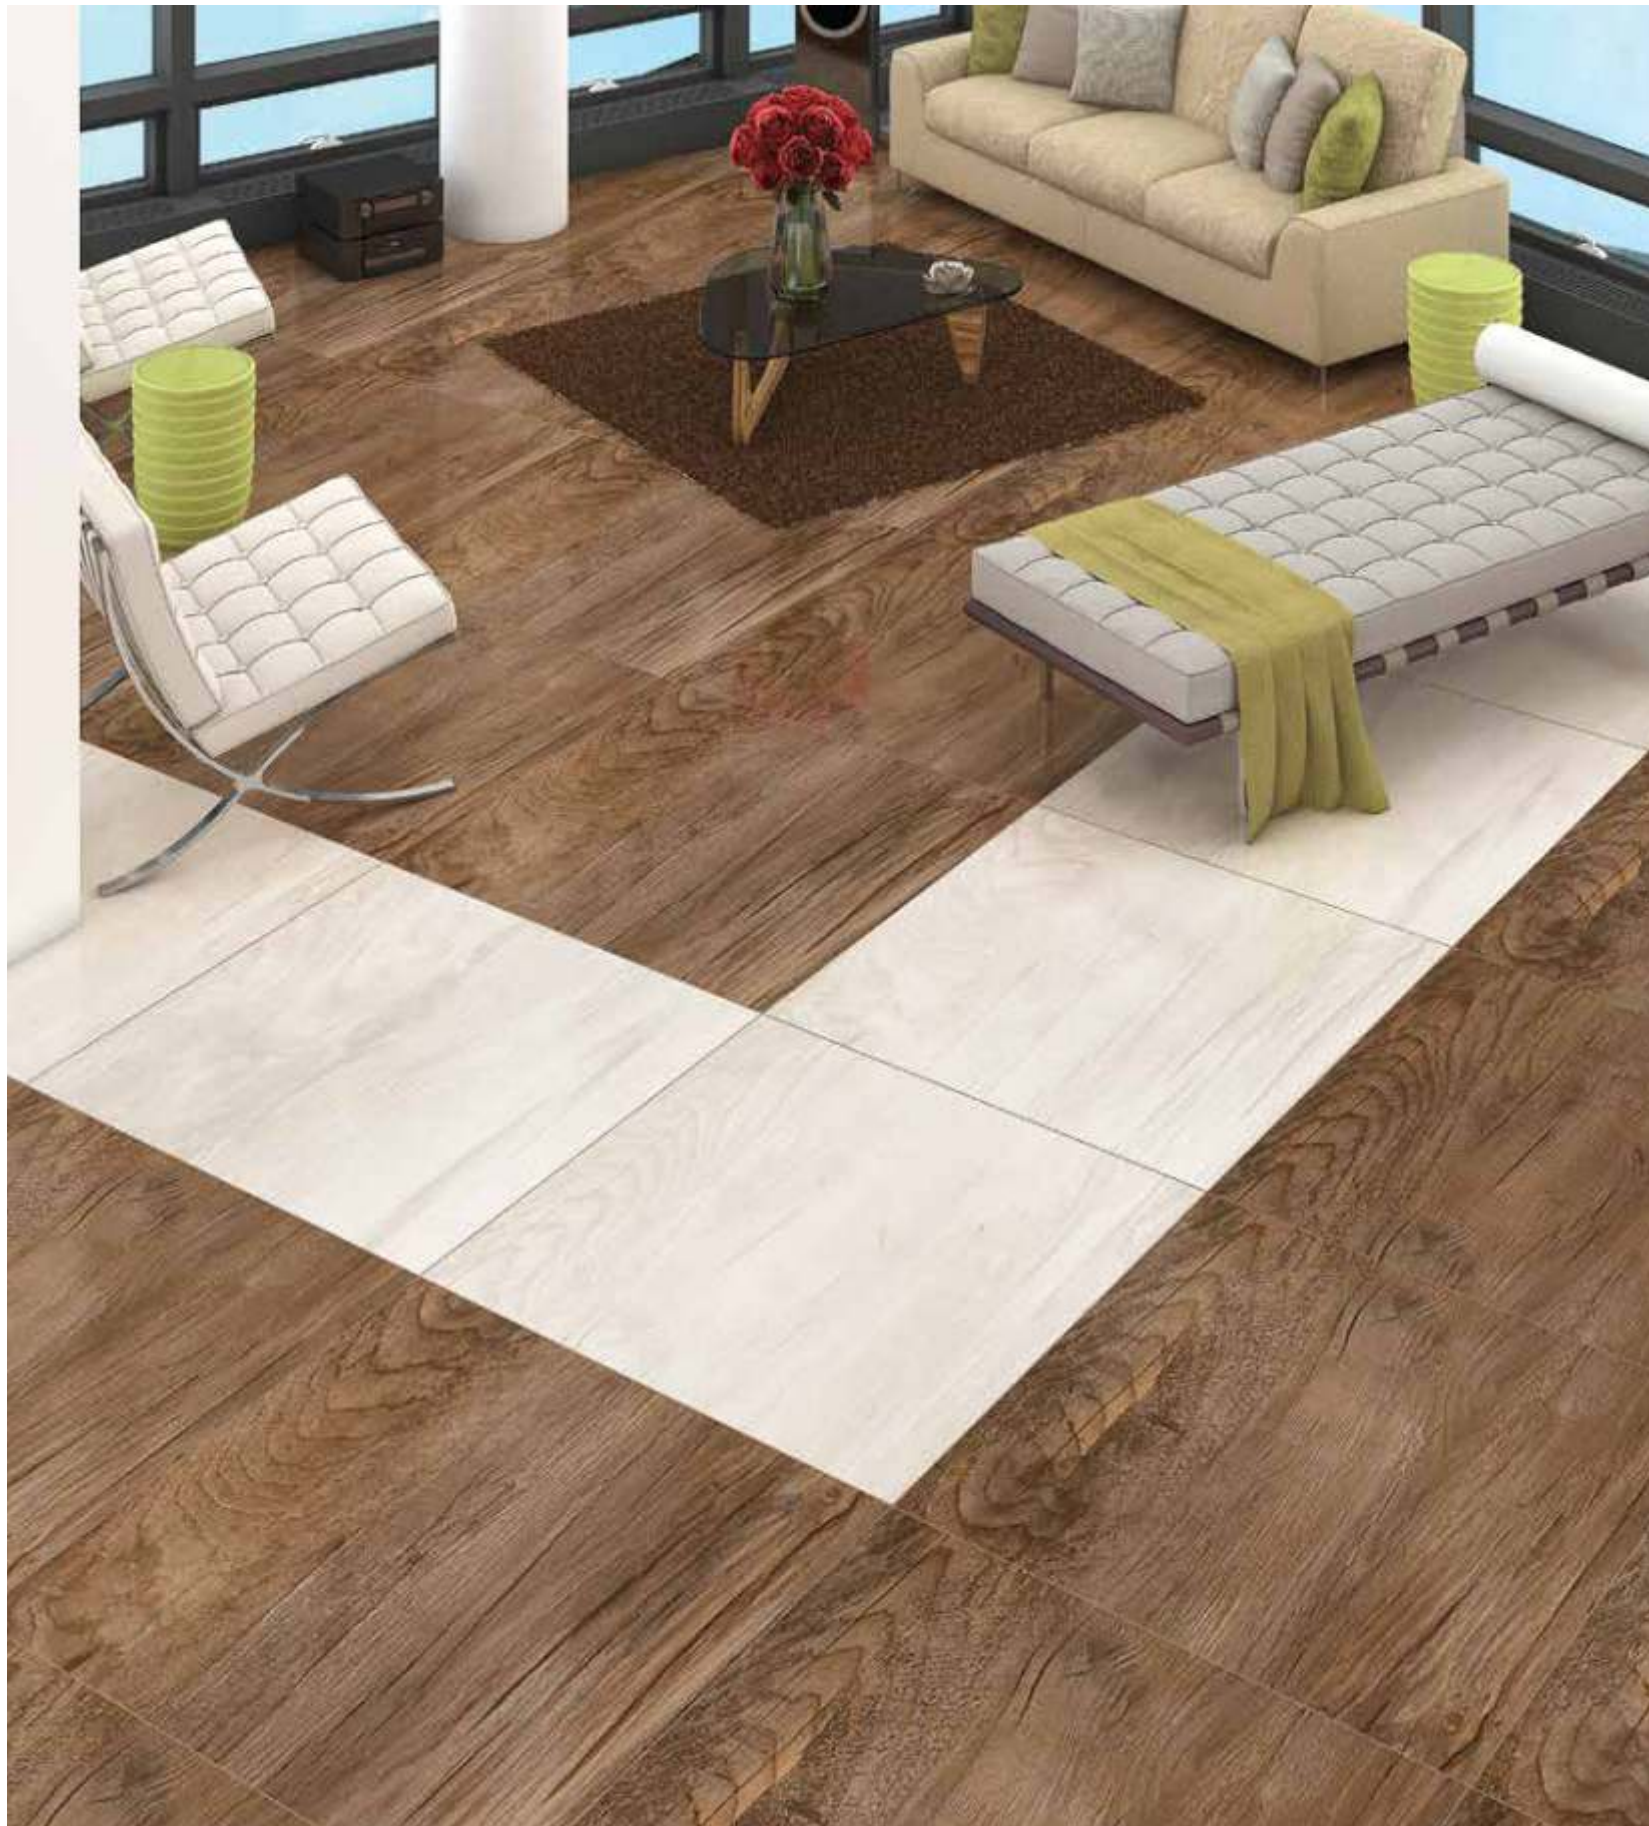

Mist Brey Phase - 3

Black Thunder Phase - 3

Carbon Pothro Phase - 4

600x600mm
60x60cm | 24"x 24"

random
aleatorio

wall/floor tiles
pavimenti/rivestimenti

use 3mm space
usare lo spazio 3mm

Sparkle Sugar