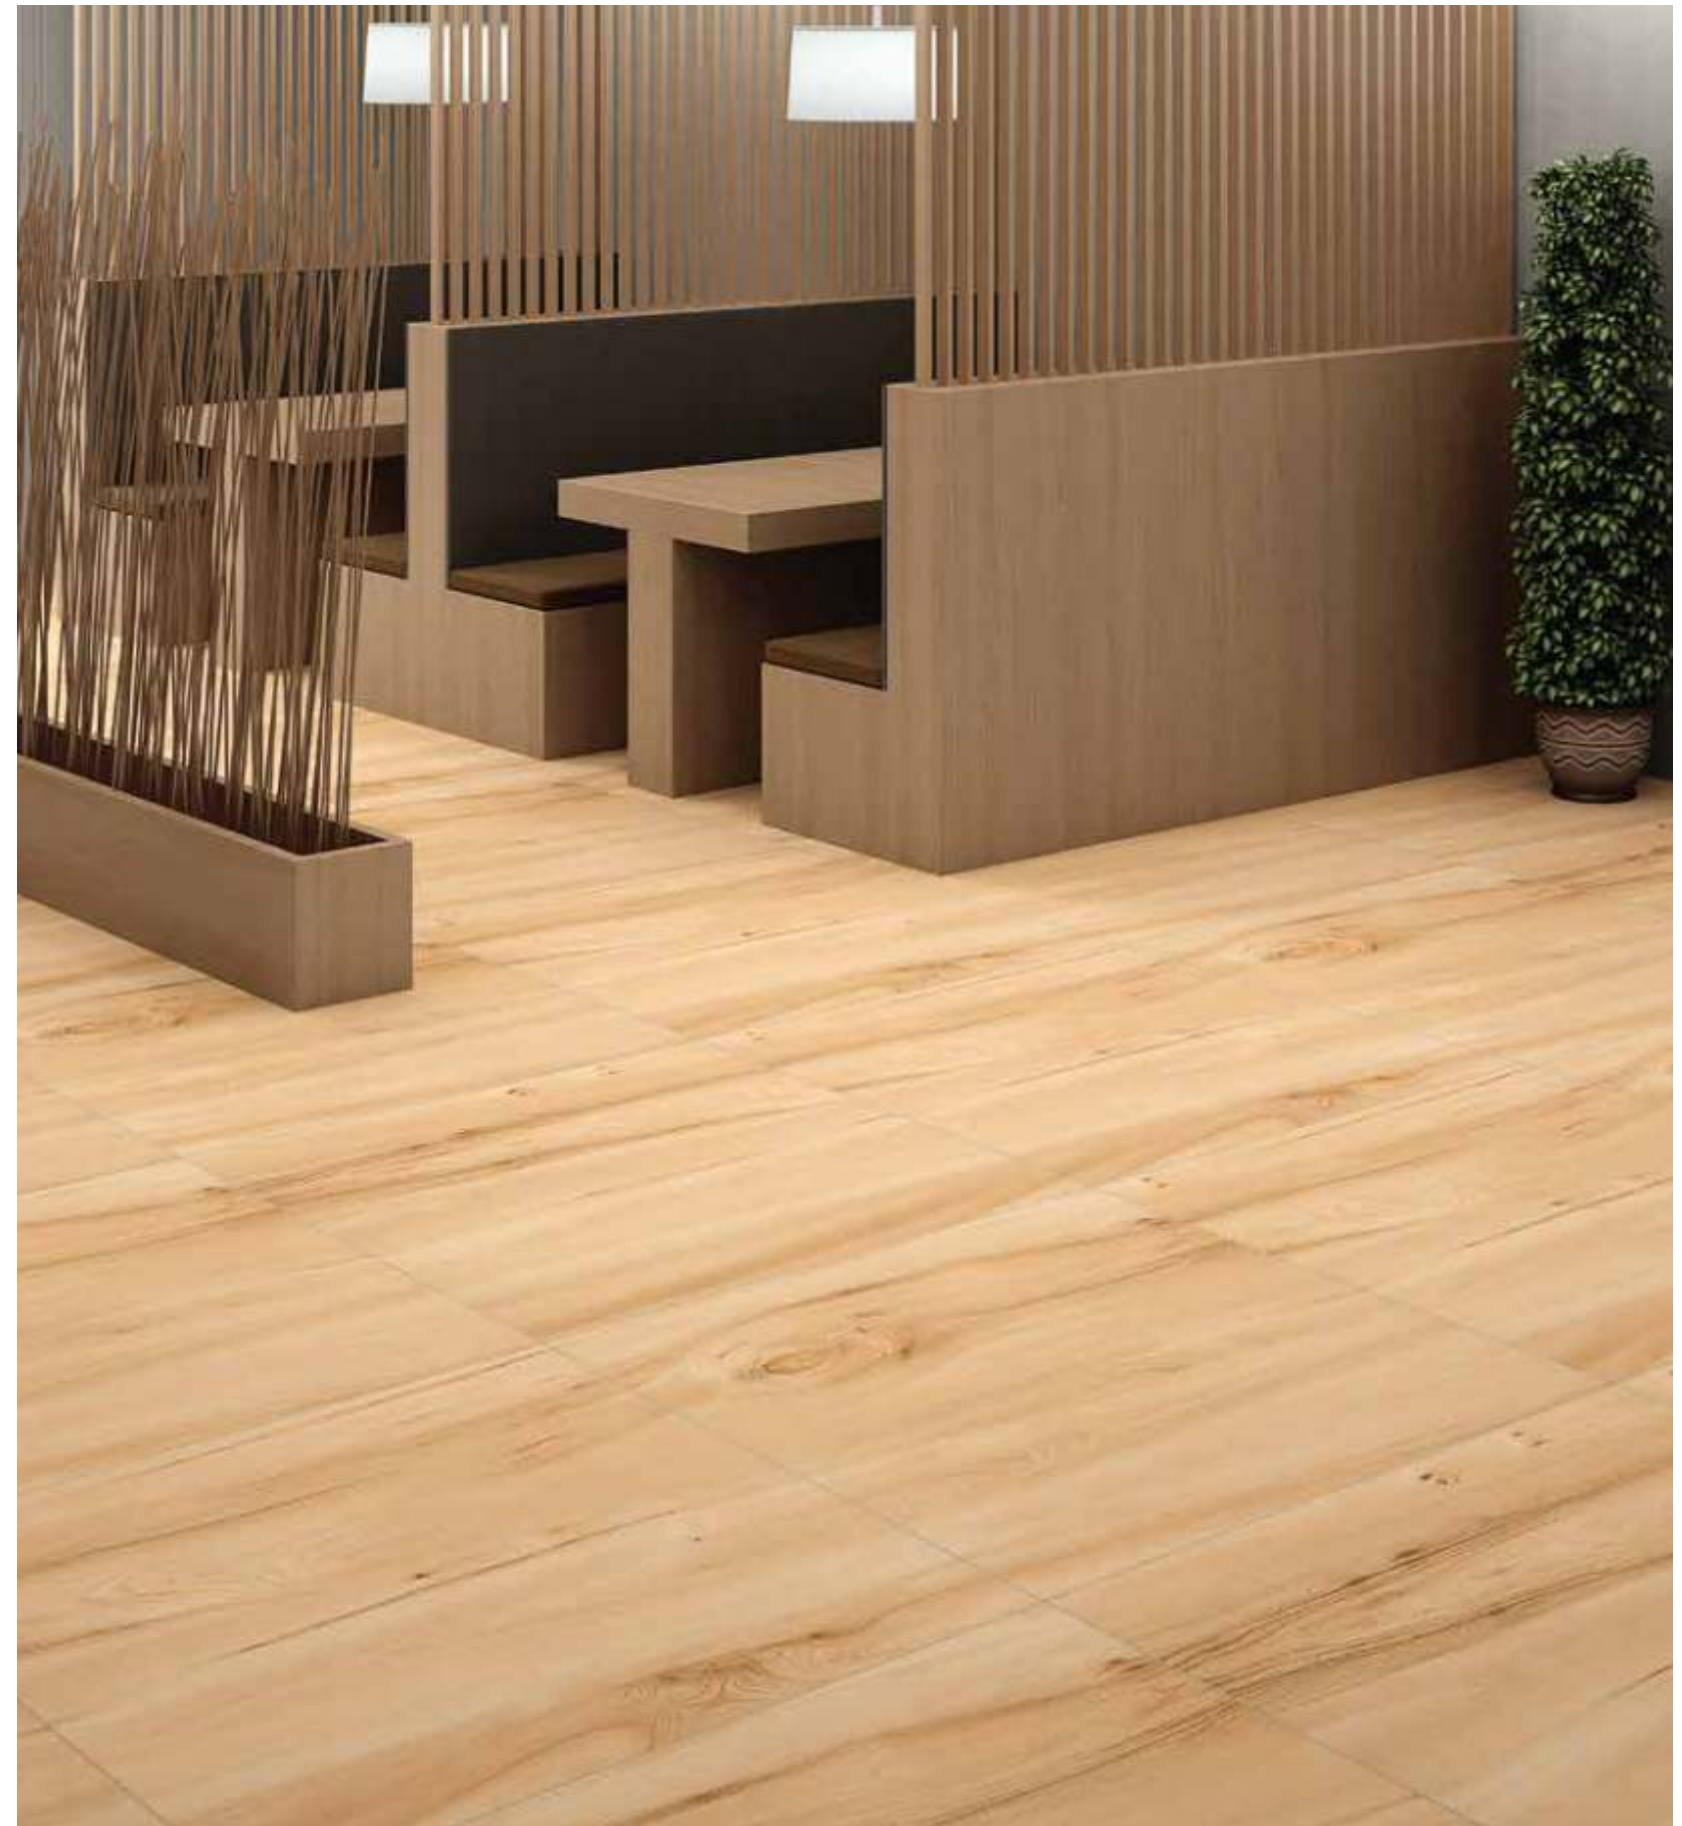

Woods Empire

Cedar Wood Brown

Phase - 3

Babul Wood

Phase - 3

Kalpvruksh Gold

Kalpvruksh Choco

600x600mm
60x60cm | 24" x 24"