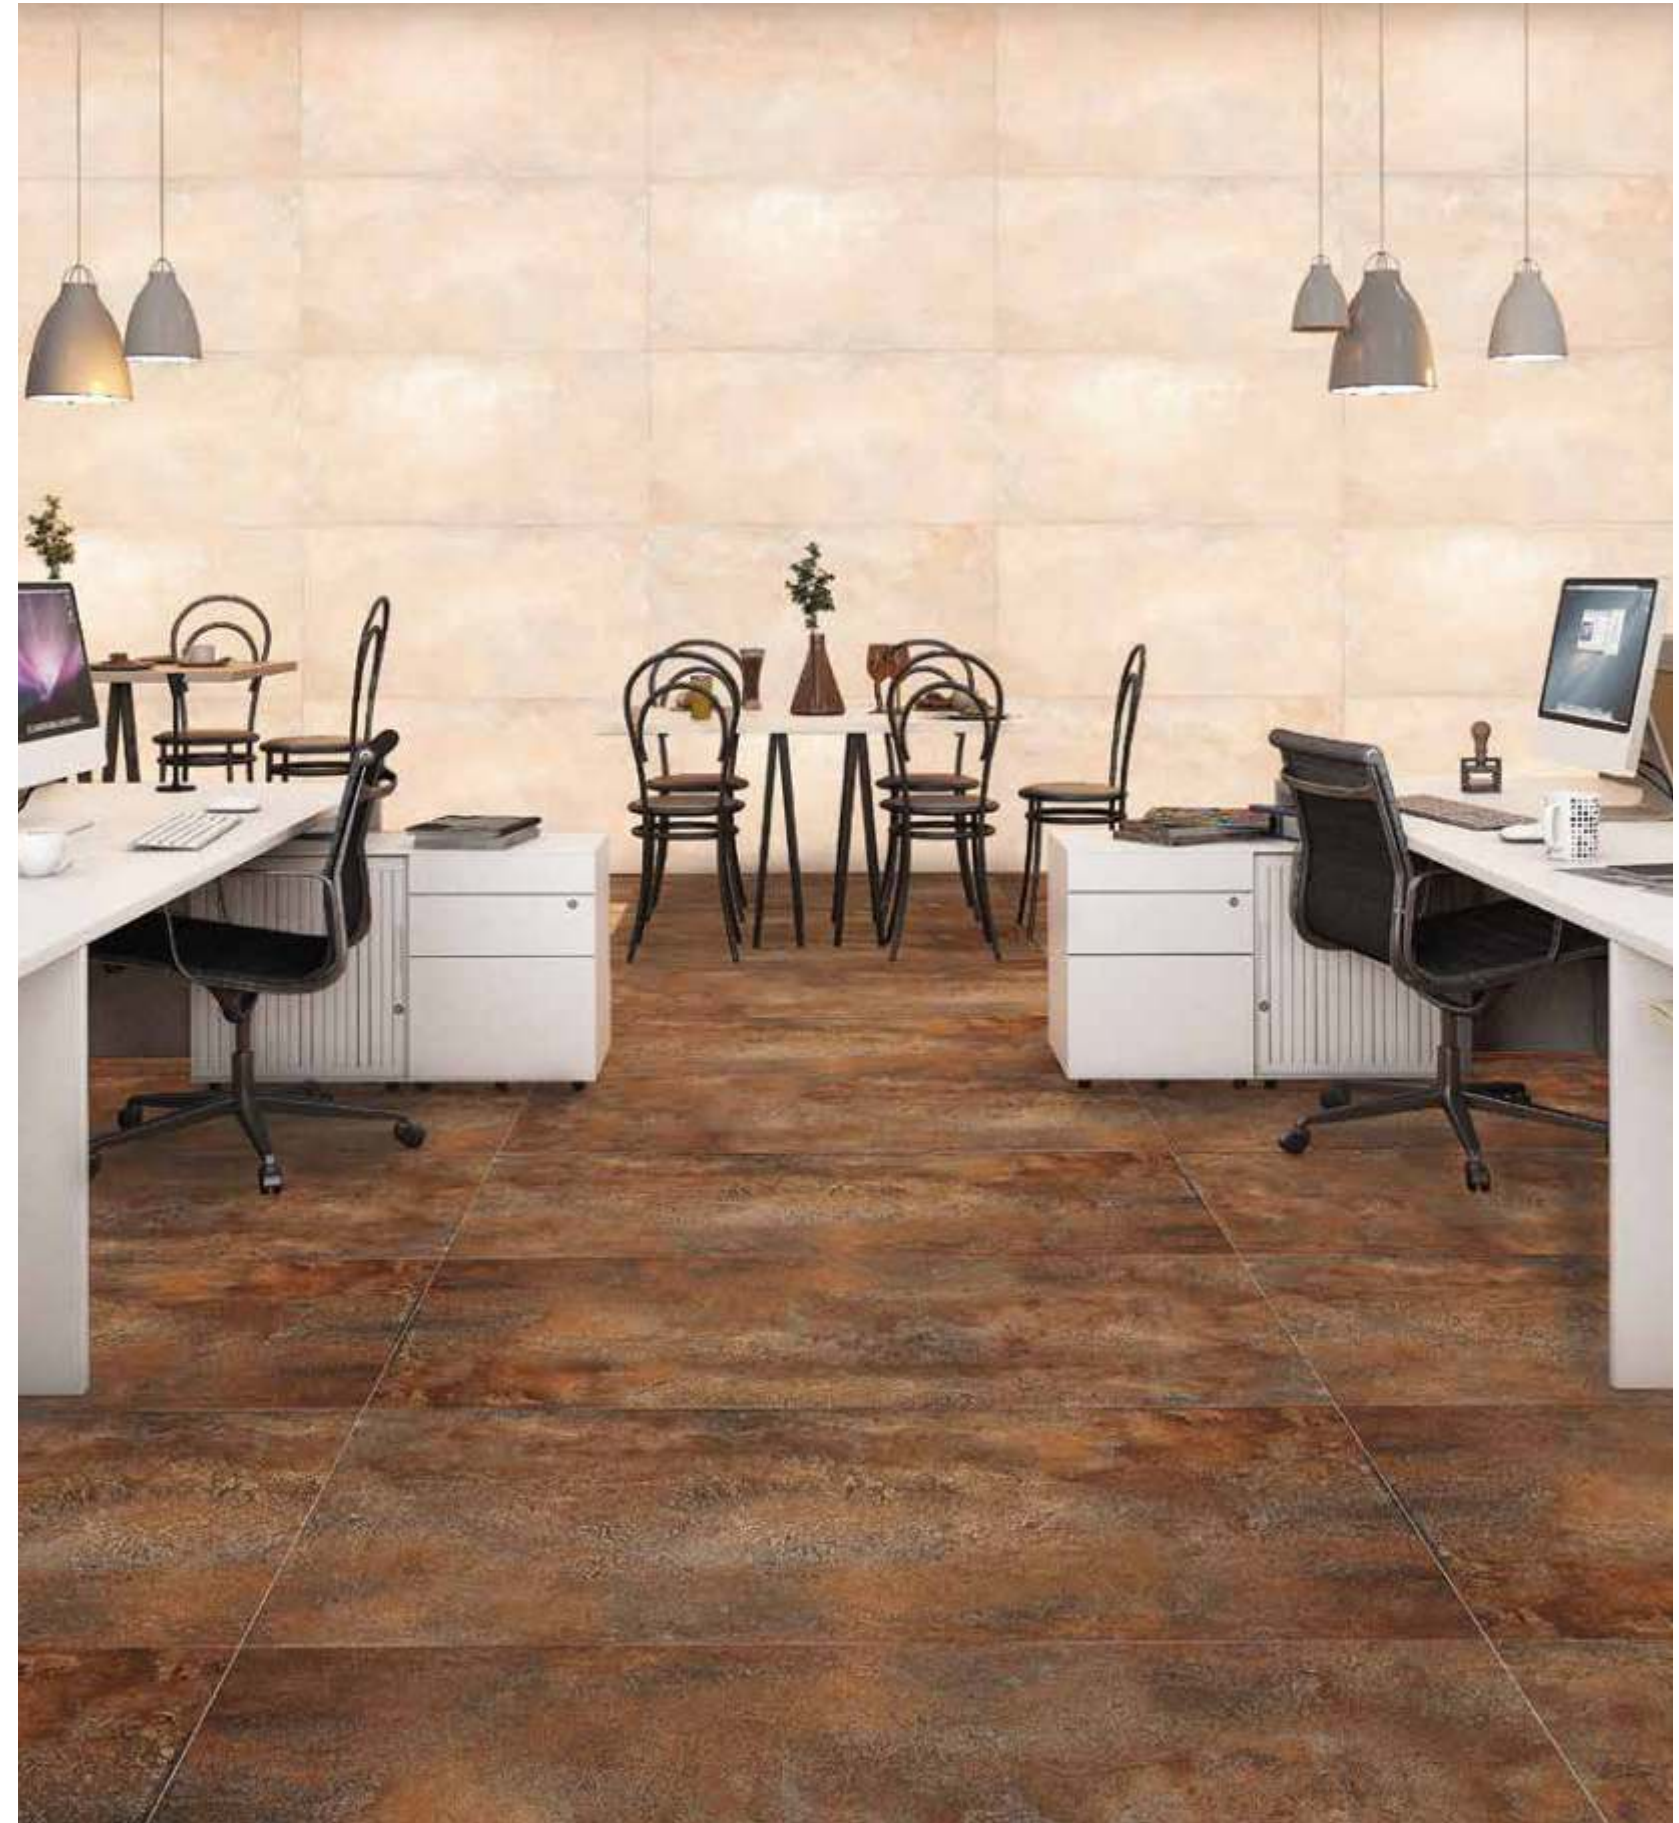

Cloud Grey

Phase - 3

600x1200mm
60x120cm | 24"x 48"

random
aleatorio

wall/floor tiles
pavimenti/rivestimenti

use 3mm space
usare lo spazio 3mm

7.5 mm
Thickness

Sparkle Sugar