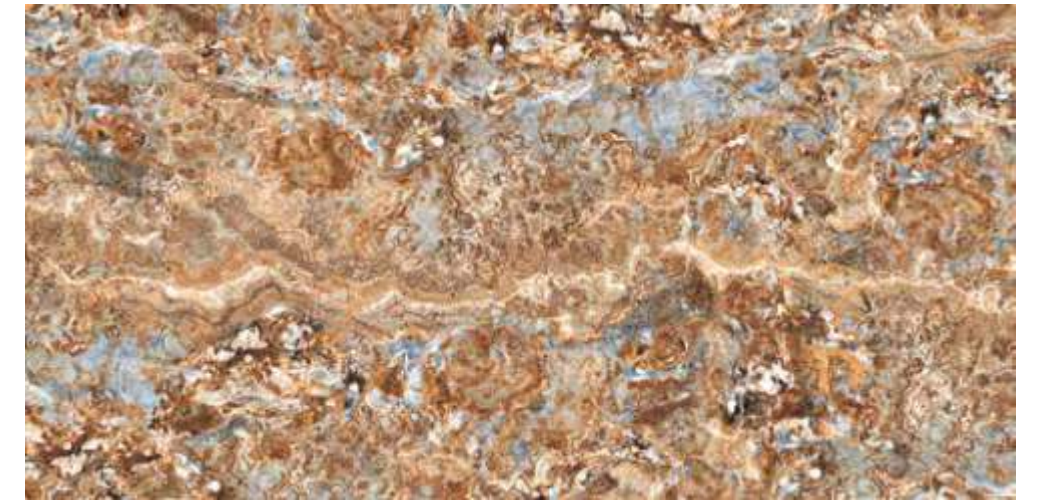

Sparkle Sugar

Pebble Bed

random
aleatorio

wall/floor tiles
pavimenti/rivestimenti

use 3mm space
usare lo spazio 3mm

7.5 mm
Thickness

600x1200mm
60x120cm | 24" x 48"