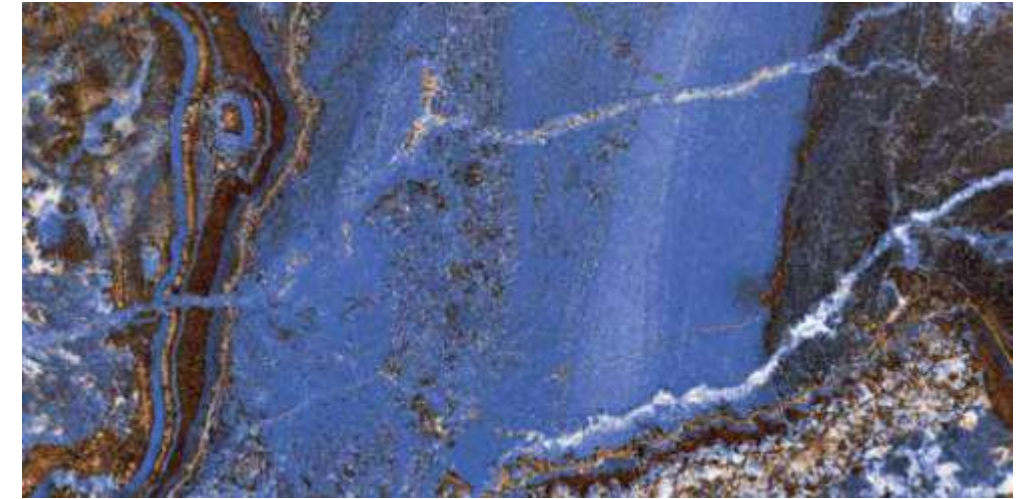

600x1200mm
60x120cm | 24"x 48"

random
aleatorio

wall/floor tiles
pavimenti/rivestimenti

use 3mm space
usare lo spazio 3mm

7.5 mm
Thickness

Caribbean Blue

Phase - 2

Caribbean Brown