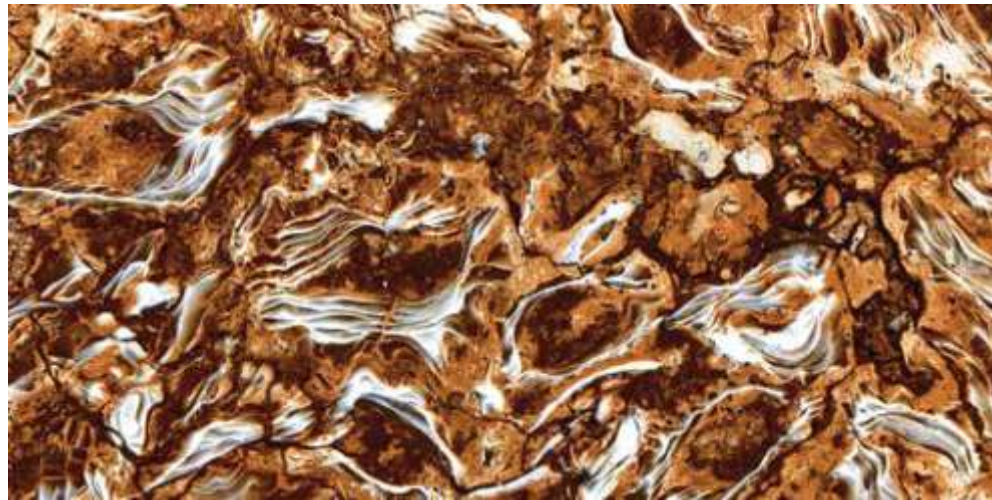

Mirror Gloss

Caspian Tiger

Phase - 3

Bengal Tiger

Phase - 3

Intimate Copper

600x1200mm
60x120cm | 24"x 48"

random
aleatorio